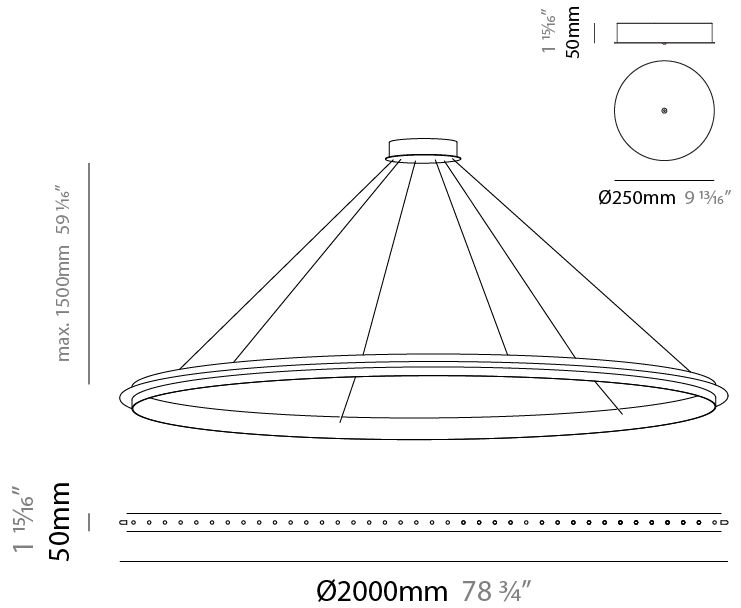

1. To build a product code in our configurator select the specify button on the base model # product page
2. To build a manual product code on this datasheet choose from the options listed below in blue font and add the suffix to the base model #

GENERAL

Series: Citadel
Subseries: Citadel 1 Ring
Brand: Quasar
Division: Design
Mounting Type: Suspension
Mounting Location: Ceiling
Subcategory: Ambient

PHYSICAL

Shape: Round
Diameter (mm): 2000
Diameter (in): 78 3/4
Height (mm): 50
Height (in): 1 15/16
Max. Overall Height (mm): 1550
Max. Overall Height (in): 61
Light Distribution: Omnidirectional
Weight (kg): 8
Weight (lbs): 17.64
[Fixture Finish: NIC / BRA / BBR](#)
Fixture Material: Metal
Cable Details: 1500mm Cable

ELECTRICAL

Number of Lamps: 126
Lamp Type: LED Retrofit
Input Wattage (W): 41.58
Bulb Included: Bulb Included
Max. Wattage Per Lamp (W): 0.33
Lamp Base: E10
[Dimming: Phase Dimming (120Vac Only)](#)
Driver Included: Yes
Driver Location: Integrated
Driver Type: Constant Voltage - Universal
Driver Class: Class 2
Input Voltage (V): 120 - 277
Output Voltage (V): 12
Lamp Voltage (V): 12
Upon Request: Integral: 0-10Vdc dimming

LED

Number of LEDs: 126
[Color Temperature (°K): 2600 / 3000 / 3500](#)
Max. Delivered Lumen (lm): 2898 (2600K)
CRI: >90 CRI
Lamp Life (hrs): 50000

OPTICAL

RATINGS AND CERTIFICATIONS

Certified By: Certified for North American Standards
IP rating: IP20