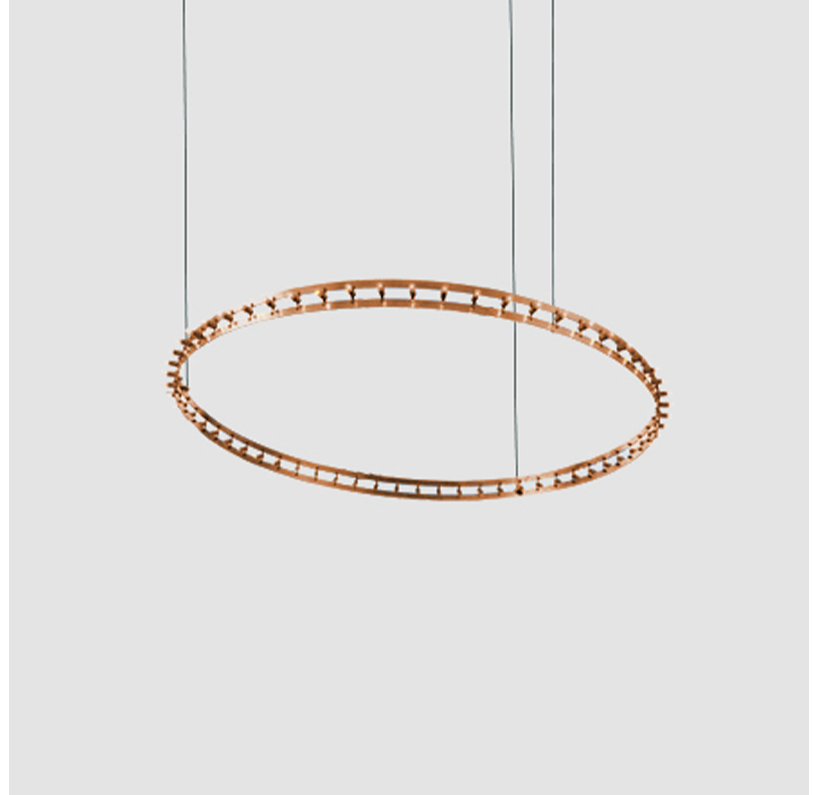

base number   LED Dimming   Color Temperature   Finish Options

1. To build a product code in our configurator select the specify button on the base model # product page
2. To build a manual product code on this datasheet choose from the options listed below in blue font and add the suffix to the base model #

GENERAL

Series: Citadel
Subseries: Citadel 1 Ring
Brand: Quasar
Division: Design
Mounting Type: Suspension
Mounting Location: Ceiling
Subcategory: Ambient

PHYSICAL

Shape: Round
Diameter (mm): 1200
Diameter (in): 47 1/4
Height (mm): 50
Height (in): 1 15/16
Max. Overall Height (mm): 1550
Max. Overall Height (in): 61
Light Distribution: Omnidirectional
Weight (kg): 5
Weight (lbs): 11.02
Fixture Finish: [NIC](#) / [BRA](#) / [BBR](#)
Fixture Material: Metal
Cable Details: 1500mm Cable

ELECTRICAL

Number of Lamps: 75
Lamp Type: LED Retrofit
Input Wattage (W): 24.75
Bulb Included: Bulb Included
Max. Wattage Per Lamp (W): 0.33
Lamp Base: E10
Dimming: [Phase Dimming (120Vac Only)](#)
Driver Included: Yes
Driver Location: Integrated
Driver Type: Constant Voltage - Universal
Driver Class: Class 2
Input Voltage (V): 120 - 277
Output Voltage (V): 12
Lamp Voltage (V): 12
Upon Request: Integral: 0-10Vdc dimming

LED

Color Temperature (°K): [2600](#) / [3000](#) / [3500](#)
Max. Delivered Lumen (lm): 1725 (2600K)
CRI: >90 CRI
Lamp Life (hrs): 50000

OPTICAL

RATINGS AND CERTIFICATIONS

Certified By: Certified for North American Standards
IP rating: IP20