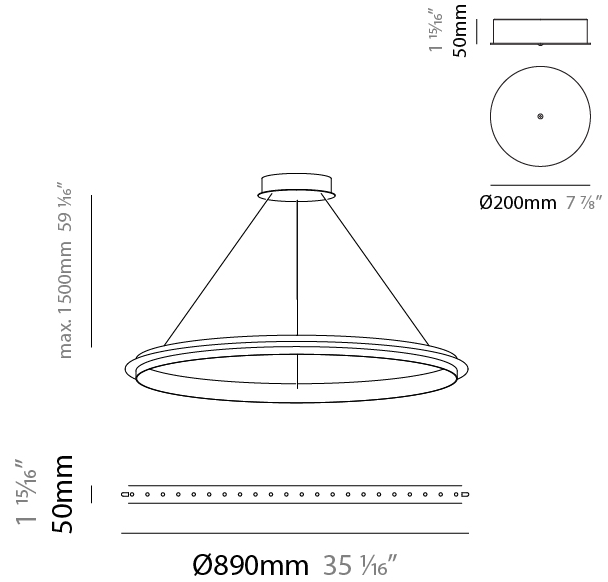

D101823-

base number   LED Dimming   Color Temperature   Finish Options

1. To build a product code in our configurator select the specify button on the base model # product page
2. To build a manual product code on this datasheet choose from the options listed below in blue font and add the suffix to the base model #

GENERAL

Series: Citadel
Subseries: Citadel 1 Ring
Brand: Quasar
Division: Design
Mounting Type: Suspension
Mounting Location: Ceiling
Subcategory: Ambient

PHYSICAL

Shape: Round
Diameter (mm): 890
Diameter (in): 35 1/16
Height (mm): 50
Height (in): 1 15/16
Max. Overall Height (mm): 1550
Max. Overall Height (in): 61
Light Distribution: Uplight
Weight (kg): 3
Weight (lbs): 6.61
[Fixture Finish: NIC / BRA / BBR](#)
Fixture Material: Metal
Cable Details: 1500mm Cable

ELECTRICAL

Number of Lamps: 52
Lamp Type: LED Retrofit
Input Wattage (W): 17.16
Bulb Included: Bulb Included
Max. Wattage Per Lamp (W): 0.33
Lamp Base: E10
[Dimming: Phase Dimming (120Vac Only)](#)
Driver Included: Yes
Driver Location: Integrated
Driver Type: Constant Voltage - Universal
Driver Class: Class 2
Input Voltage (V): 120 - 277
Output Voltage (V): 12
Lamp Voltage (V): 12
Upon Request: Integral: 0-10Vdc dimming

LED

[Color Temperature (°K): 2600 / 3000 / 3500](#)
Max. Delivered Lumen (lm): 1196 (2600K)
CRI: >90 CRI
Lamp Life (hrs): 50000

OPTICAL

RATINGS AND CERTIFICATIONS

Certified By: Certified for North American Standards
IP rating: IP20