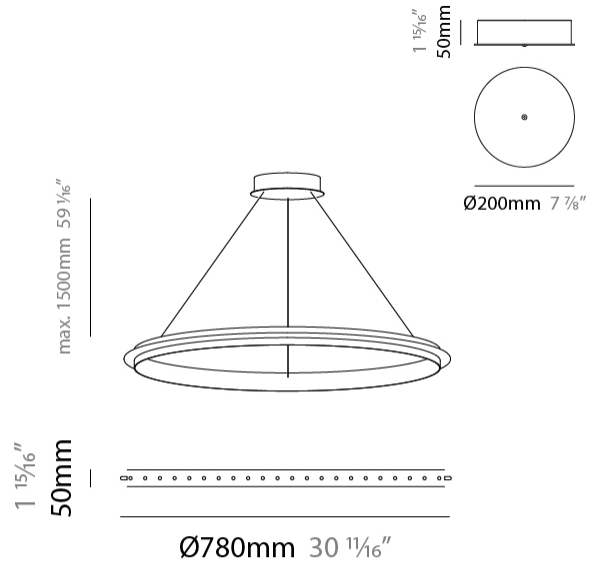

base number	LED Dimming	Color Temperature	Finish Options

1. To build a product code in our configurator select the specify button on the base model # product page
2. To build a manual product code on this datasheet choose from the options listed below in blue font and add the suffix to the base model #

GENERAL

Series: Citadel
Subseries: Citadel 1 Ring
Brand: Quasar
Division: Design
Mounting Type: Suspension
Mounting Location: Ceiling
Subcategory: Ambient

PHYSICAL

Shape: Round
Diameter (mm): 780
Diameter (in): 30 15/16
Height (mm): 50
Height (in): 1 15/16
Max. Overall Height (mm): 1550
Max. Overall Height (in): 61
Light Distribution: Omnidirectional
Weight (kg): 3
Weight (lbs): 6.61
Fixture Finish: NIC / BRA / BBR
Fixture Material: Metal
Cable Details: 1500mm Cable

ELECTRICAL

Number of Lamps: 44
Lamp Type: LED Retrofit
Input Wattage (W): 14.52
Bulb Included: Bulb Included
Max. Wattage Per Lamp (W): 0.33
Lamp Base: E10
Dimming: Phase Dimming (120Vac Only)
Driver Included: Yes
Driver Location: Integrated
Driver Type: Constant Voltage - Universal
Driver Class: Class 2
Input Voltage (V): 120 - 277
Output Voltage (V): 12
Lamp Voltage (V): 12
Upon Request: Integral: 0-10Vdc dimming

LED

Color Temperature (°K): 2600 / 3000 / 3500
Max. Delivered Lumen (lm): 1012 (2600K)
CRI: >90 CRI
Lamp Life (hrs): 50000

OPTICAL

RATINGS AND CERTIFICATIONS

Certified By: Certified for North American Standards
IP rating: IP20