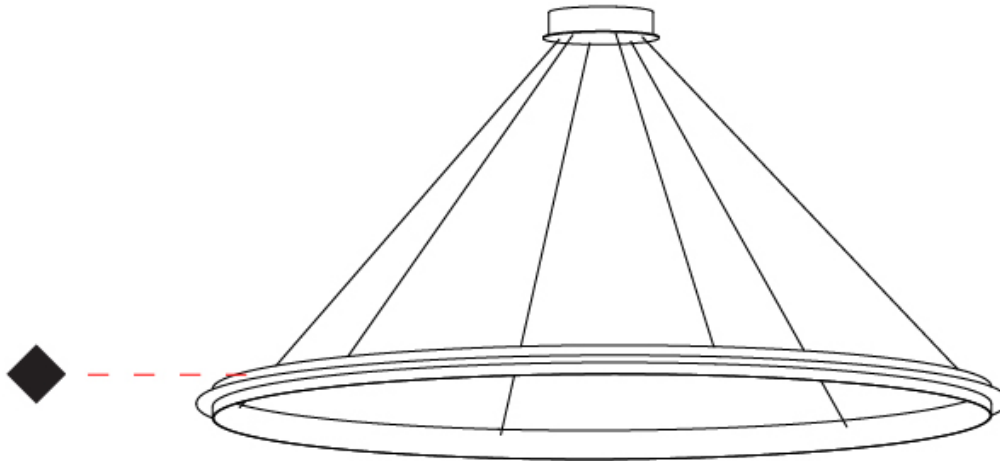

CITADEL 1 RING SUSPENSION

D101827-

PROJECT

TYPE

SPECIFIER

QUANTITY

DATE

D